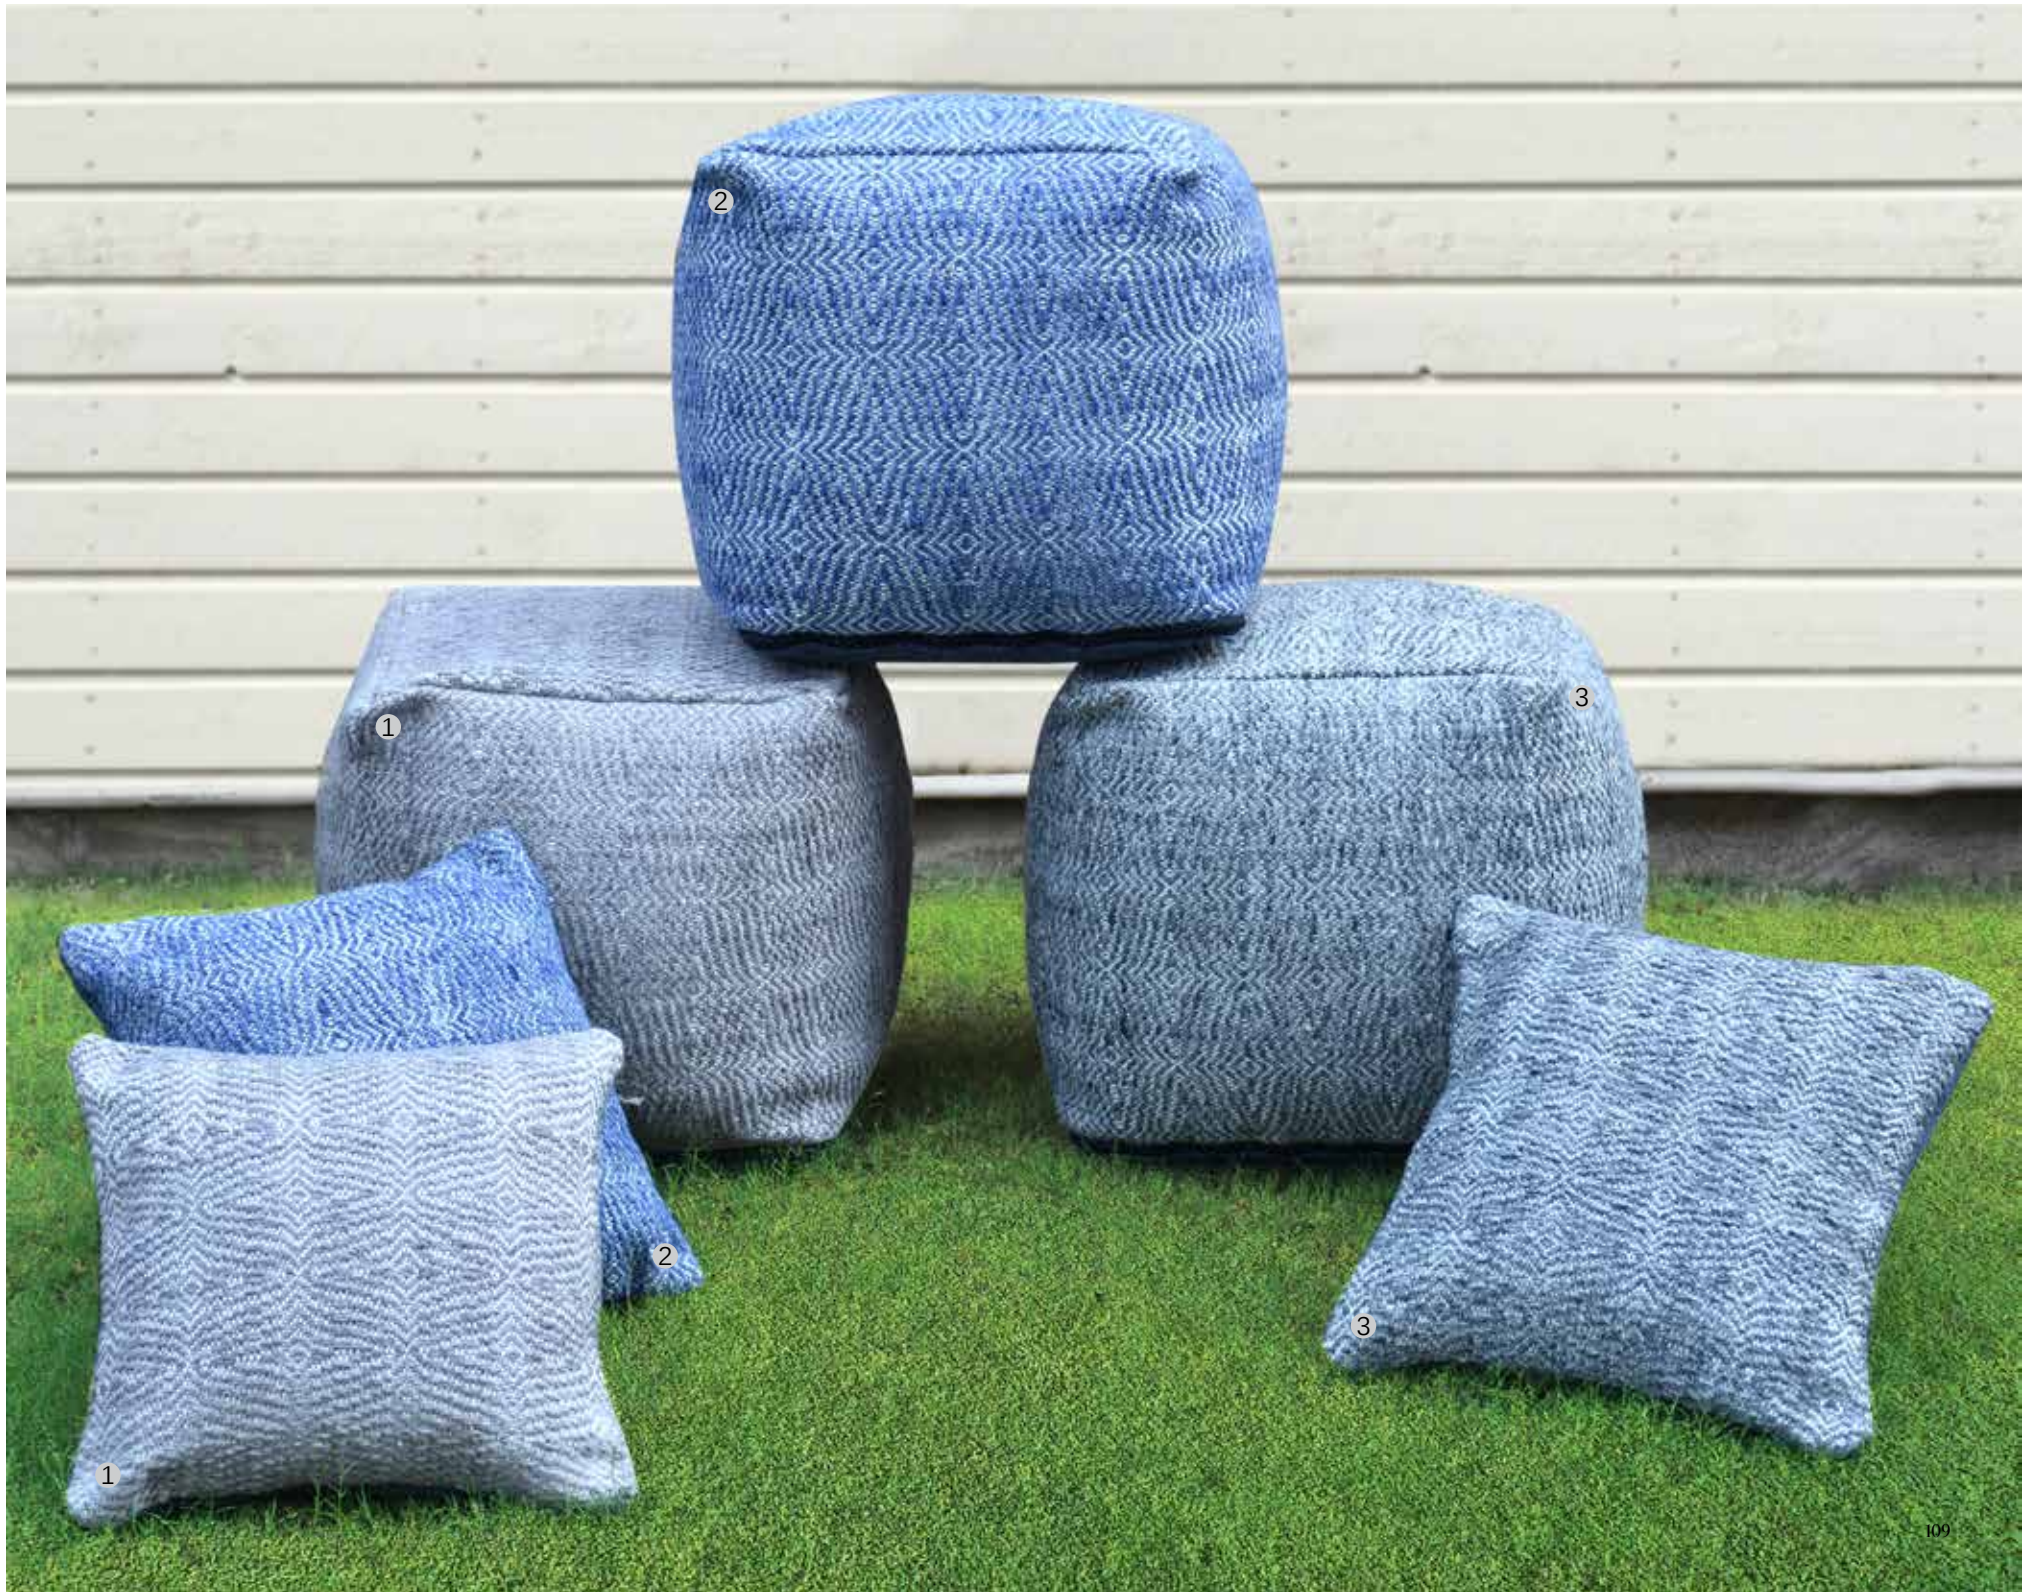

made from 100%
recycled plastic bottles

SOWETO

1. Taupe 2. Blue 3. Grey

Surface: PET

Pouf: 40x40x40 cm $79

Pillow: 45x45 cm $25

Bench: 80x30x40 cm $119

Bench: 120x40x50 cm $179

hand woven

recycled with love

outdoor/indoor